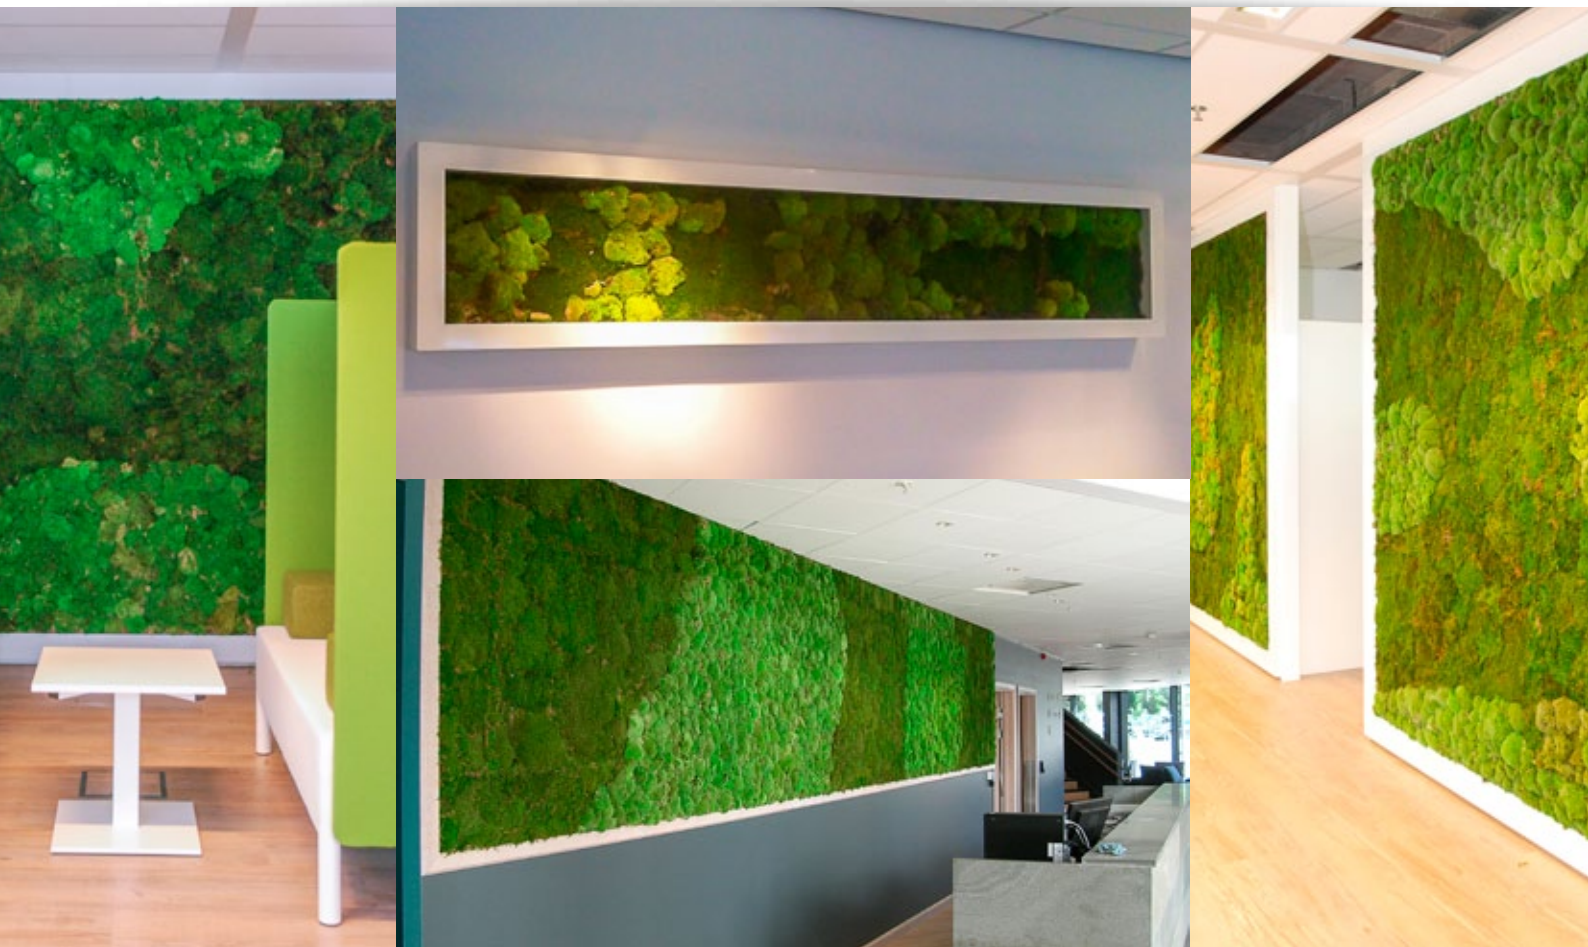

PREPARED MOSS AND FRAME OPTIONS

Polystone/Natures Cast/Stainless steel